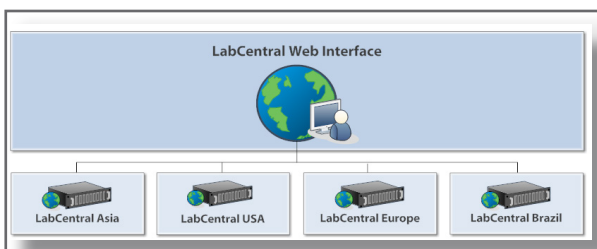

Features

- Manages multiple gigabytes of test data and configurations from one single location
- Remote test cell monitoring via configurable dashboards
- Test article data is gathered automatically and travels with the unit from one test system to another around the lab
- Multiple LabCentral systems in one lab or around the globe can be linked to a single managed system

LabCentral architecture

LabCentral Components and Add-ons

LabCentral Server

Name	Project	End Time
PowerMap_DemoTrans.pdf	PowerMap_Demo	2014/03/07 18:09:10
PowerMap_DemoTrans.doc	PowerMap_Demo	2014/03/07 18:09:09
PowerMap_DemoTrans.dat.ec2	PowerMap_Demo	2014/03/07 18:09:06
PowerMap_DemoTrans.csv	PowerMap_Demo	2014/03/07 18:09:07
TestSystemDiag_20140307.dat	TestSystemDiag_ENGINE 04	2014/03/07 17:49:29
TestSystemDiag_20140307.dat	TestSystemDiag_Engine 03	2014/03/07 17:53:08
TestSystemDiag_20140307.dat	TestSystemDiag_Engine 02	2014/03/07 17:54:27
Durability_B3_502_Trans.dat	ODS-003	2014/03/07 02:47:57

The LabCentral server includes all the tools necessary for managing the indexing and storage of data, as well as the web interface for data retrieval from all connected test systems. The server also provides a test repository, live monitoring capabilities, and utilization and part tracking.

LabCentral Enterprise

The Enterprise add-on provides multi-site data search capabilities that support the connection of multiple LabCentral systems within a single facility, or in separate labs around the globe. Data from all connected sites can be searched from a single location.