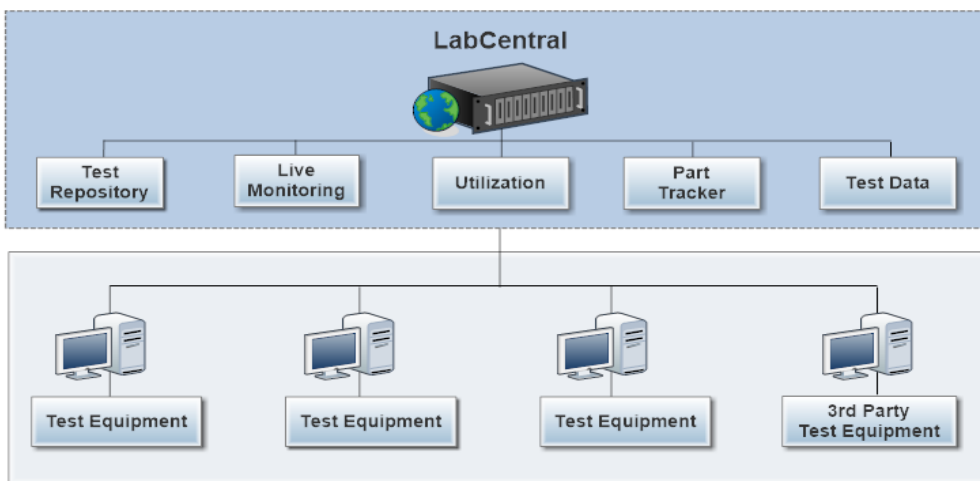

LabCentral architecture