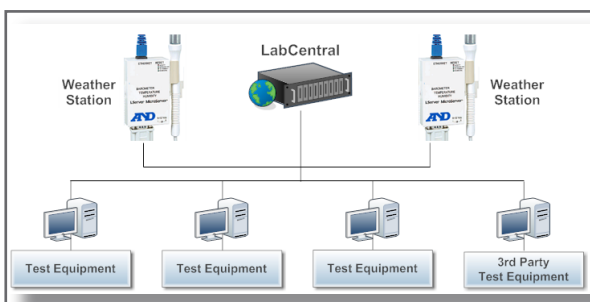

Weather Server

The Weather Server provides the ability to collect weather data, including temperature, humidity, barometric pressure and dew point, from one or more weather stations in the lab. LabCentral then pushes the data to the designated test systems. One weather station can accommodate multiple test systems.

Americas

A&D Technology, Inc.
Ann Arbor, MI USA
Ph: +1 (734)973 1111
www.AandTEch.com

Europe

A&D Europe, GmbH
Griesheim, Germany
PH: +49 (0)6155-605 250
www.AandDEurope.com

A&D Europe - UK Branch
Abingdon, Oxon, UK
PH: +44 (0)1235-550 420
www.AandDEurope.com

Asia

A&D Technology Trading Co.
Shanghai, China
PH: +86 (0)21-3393 2340
www.AandTEch.com

A&D Company, Ltd.
Tokyo, Japan
PH: +81 (0)3-5391 2753
www.AandD.co.jp

Australia

A&D Australasia Pty Ltd.
Kensington, VIC, Australia
PH: +61 (0)3-9372 1522
www.andaustralasia.com.au